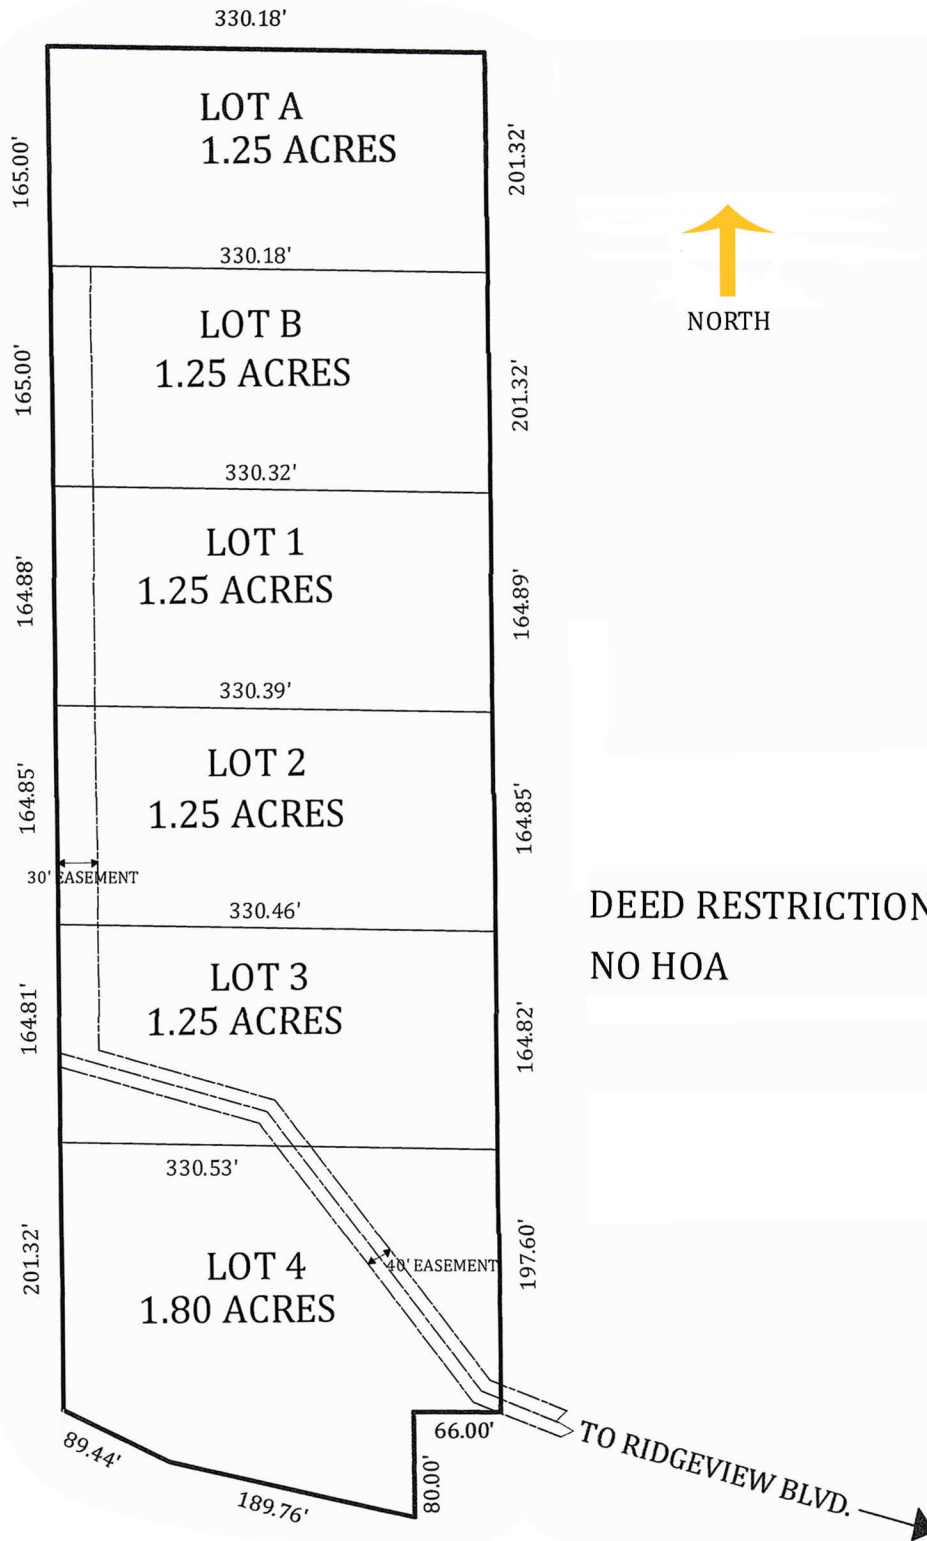

STATE LAND TRUST

Stephen Woodall
REALTOR®, GRI, CNE, e-PRO
(520) 818-4504
Stephen@TeamWoodall.com